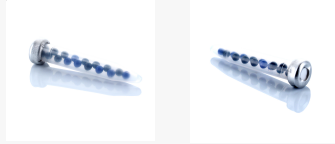

Black Carpet Beetle Lure IL-134

10 pheromone Bullet Lures™ for Black Carpet Beetle (*Attagenus* species).

Features and Benefits

The set of Bullet Lures™ (IL-134-10) features the Insect Limited's signature pheromone Bullet Lures™ that attract Black Carpet Beetles with a controlled release of pheromone over 3 months. Black Carpet Beetles are attracted to the lure and are readily stuck in the glue when paired with a sticky trap trapping system.

How This Product Can Help You

These Black Carpet Beetle Bullet Lures™ pair the science of insect biology to a synthetically designed and laboratory-produced pheromone to assist you with the task of monitoring for these pests in your environment. In an Integrated Pest Management program, monitoring can ultimately help you reduce pest numbers. When paired with a trapping system, the lures do this by: