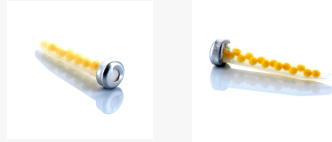

## Rice Weevil Bullet Lure (IL-703)

10 pheromone Bullet Lures™ for Rice Weevil (*Sitophilus oryzae*, *Sitophilus zeamais*)

### Features and Benefits

The set of Bullet Lures™ (IL-703) features the Insect Limited's signature pheromone Bullet Lures™ that attract Rice Weevils with a controlled release of pheromone over 3 months. Rice Weevils are attracted to the lure and are readily stuck in the glue when paired with a sticky trap trapping system.

### How This Product Can Help You

The Rice Weevil Bullet Lures pair the science of insect biology to a synthetically designed and laboratory-produced pheromone to assist you with the task of monitoring for these pests in your environment. In an Integrated Pest Management program, monitoring can ultimately help you reduce pest numbers. When paired with a trapping system, the lures do this by: