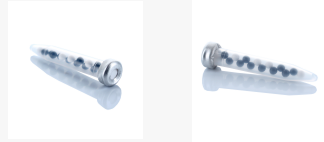

Varied Carpet Beetle Bullet Lure (IL-113)

10 pheromone Bullet Lures™ for Rice Weevil (*Sitophilus oryzae*, *Sitophilus zeamais*)

Features and Benefits

The set of Bullet Lures™ (IL-113-10) features the Insect Limited's signature pheromone Bullet Lures™ that attract varied carpet beetles with a controlled release of pheromone over 3 months. Carpet beetles are attracted to the lure and are readily stuck in the glue when paired with a sticky trap trapping system.

How This Product Can Help You

These Varied Carpet Beetle Bullet Lures™ pair the science of insect biology to a synthetically designed and laboratory-produced pheromone to assist you with the task of monitoring for these pests in your environment. In an Integrated Pest Management program, monitoring can ultimately help you reduce pest numbers. When paired with a trapping system, the lures do this by: